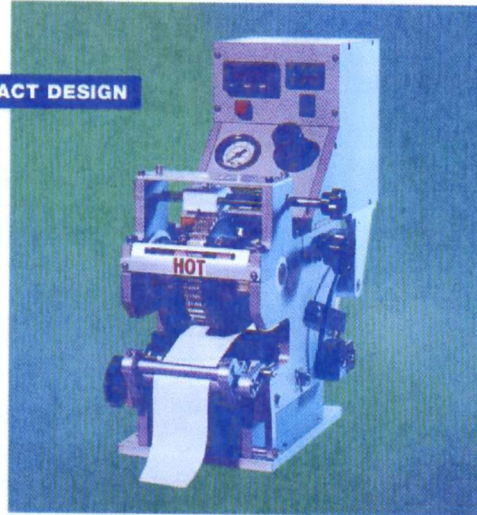

K I P - 2 O

Kingsley Interface Printer

prints in-line
with most major
wire processors

NEW COMPACT DESIGN

Allows for frequent legend
changes and a wide range
of wire sizes

- The fastest intermittent hot stamp wire printer on the market today
- For insulated wire and cable (including Teflon, Tefzel, Kapton, etc.)
- Simultaneous end printing
- Utilizes full-size, 40-character typewheels
- Prints horizontally or vertically along the wire
- Quick-change fixture system minimizes set-up time and maximizes printing speed
- Prints on command from virtually any wire processor, cutter, stripper or terminator
- Mounts up to 28 typewheels
- Operates remotely or with foot pedal
- Prints on sizes from .038" to .750" OD